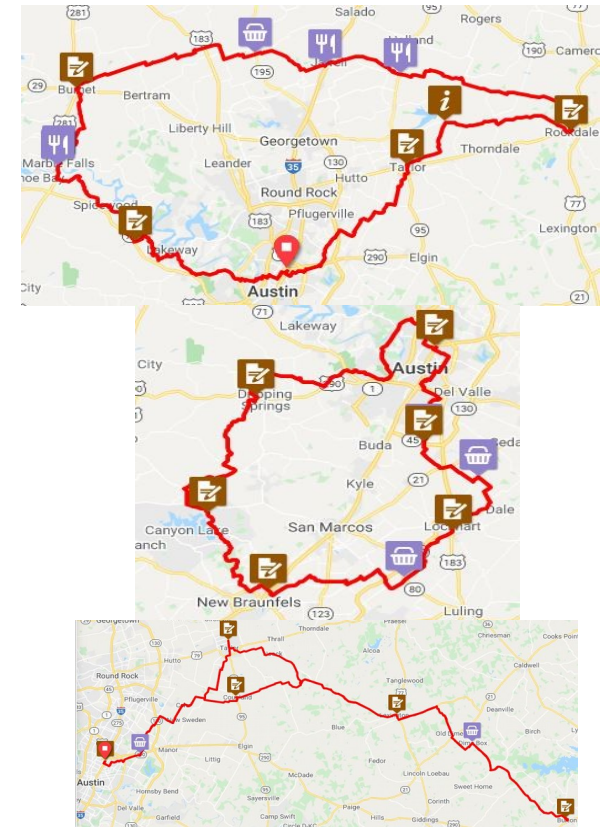

Le responsable de la Commission
des Randonneurs

Le président de l'Audax Club Parisien

Brevet N° _____

**Brevet de Randonneurs Mondiaux
Randonneurs USA**

**Randonnée of 1000 KM
Burnet New Braunfels Burton
Hill Country Randonneurs
April 9, 2022
Austin, TX**

VERIFIED & VALIDATED EXCLUSIVELY BY
L'AUDAX CLUB PARISIEN

*This card is designed to be printed in landscape mode,
cut to 5 1/2" in height, and folded in thirds.*

Control 1: Super 8 5526 N Interstate Hwy 35 Austin, TX Open: Sat 06:00 Close: Sat 07:00 0 miles	Time:
Control 2: Paleface Grocery 3611 Pace Bend Rd S Spicewood, TX Open: Sat 07:39 Close: Sat 09:48 34.9 miles	Time:
Control 3: Valero 105 S Water St Burnet, TX Open: Sat 09:32 Close: Sat 14:00 74.4 miles	Time:
CONTROL 4: Jarrell Town Center 11775 I-35, Jarrell, TX Open: Sat 11:41 Close: Sat 18:52 119.8 miles	Time:
Control 5: Caffey Corner Gas Station 467 W Cameron Ave Rockdale, TX Open: Sat 13:59 Close: Sat 23:48 165.7 miles	Time:
Control 6: Shell Station 501 N Main St Taylor, TX Open: Sat 15:34 Close: Sun 03:12 198.1 miles	Time:

Control 7: Super 8 5526 N Interstate Hwy 35 Austin, TX Open: Sat 17:21 Close: Sun 07:00 233 miles	Time:
Control 8: Exxon/Subway 1301 W Hwy 290 Dripping Springs, TX Open: Sat 19:52 Close: Sun 12:08 281 miles	Time:
Control 9: Conoco 18275 FM306 Canyon Lake, TX Open: 21:34 Close: Sun 15:32 312.5 miles	Time:
Control 10: Burger King 101 FM306, New Braunfels, TX Open: Sat 22:46 Close: Sun 17:56 335.1 miles	Time:
Control 11: Whataburger 100 State Park Rd Lockhart, TX Open: Sun 00:42 Close: Sun 21:48 371.3 miles	Time:
Control 12: Creedmore Country Grocery 12510 FM1625 Creedmoor, TX Open: Sun 02:07 Close: Mon 01:14 396 miles	Time: